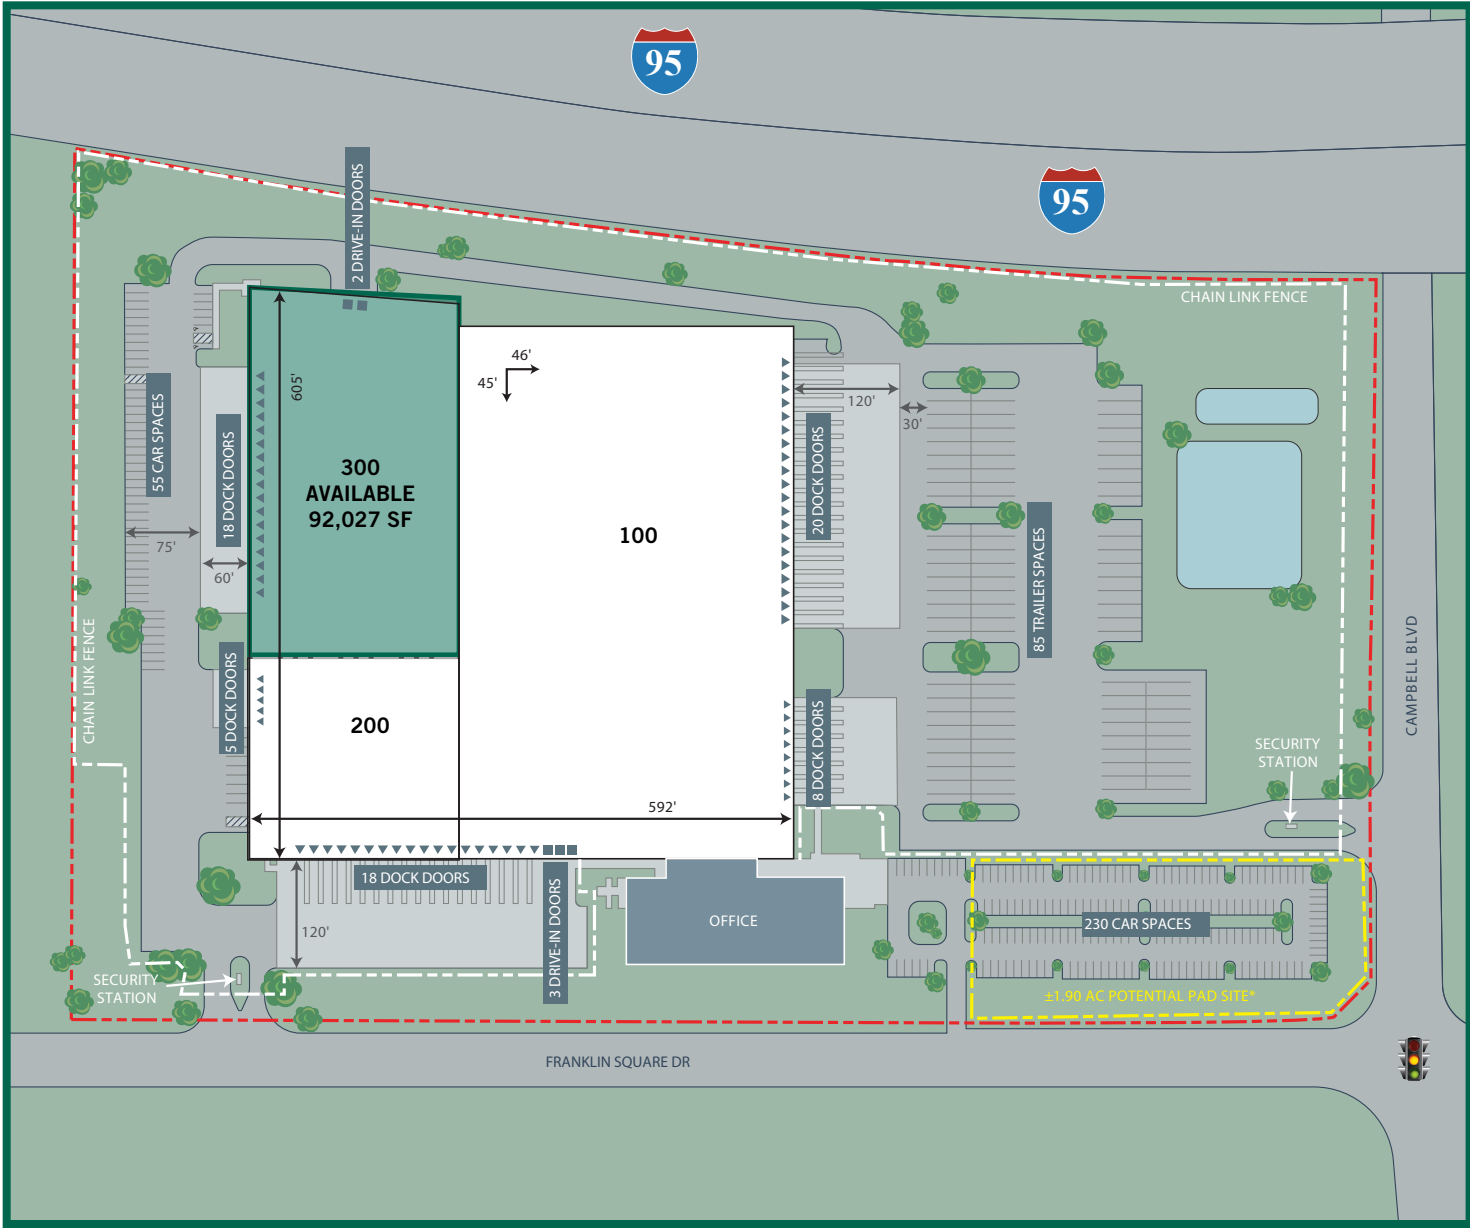

# 10000 Franklin | 10000 Franklin Square Drive, White Marsh, MD

## BUILDING DETAILS

Property Overview	
Total GLA	392,500 sq. ft.
Year Built	1996
Office Space	24,300 sq. ft.
Trailer Parking	85
Car Parking Spaces	285
Space Available	
Suite 300	92,027 sq. ft.

- Leased
- Vacant