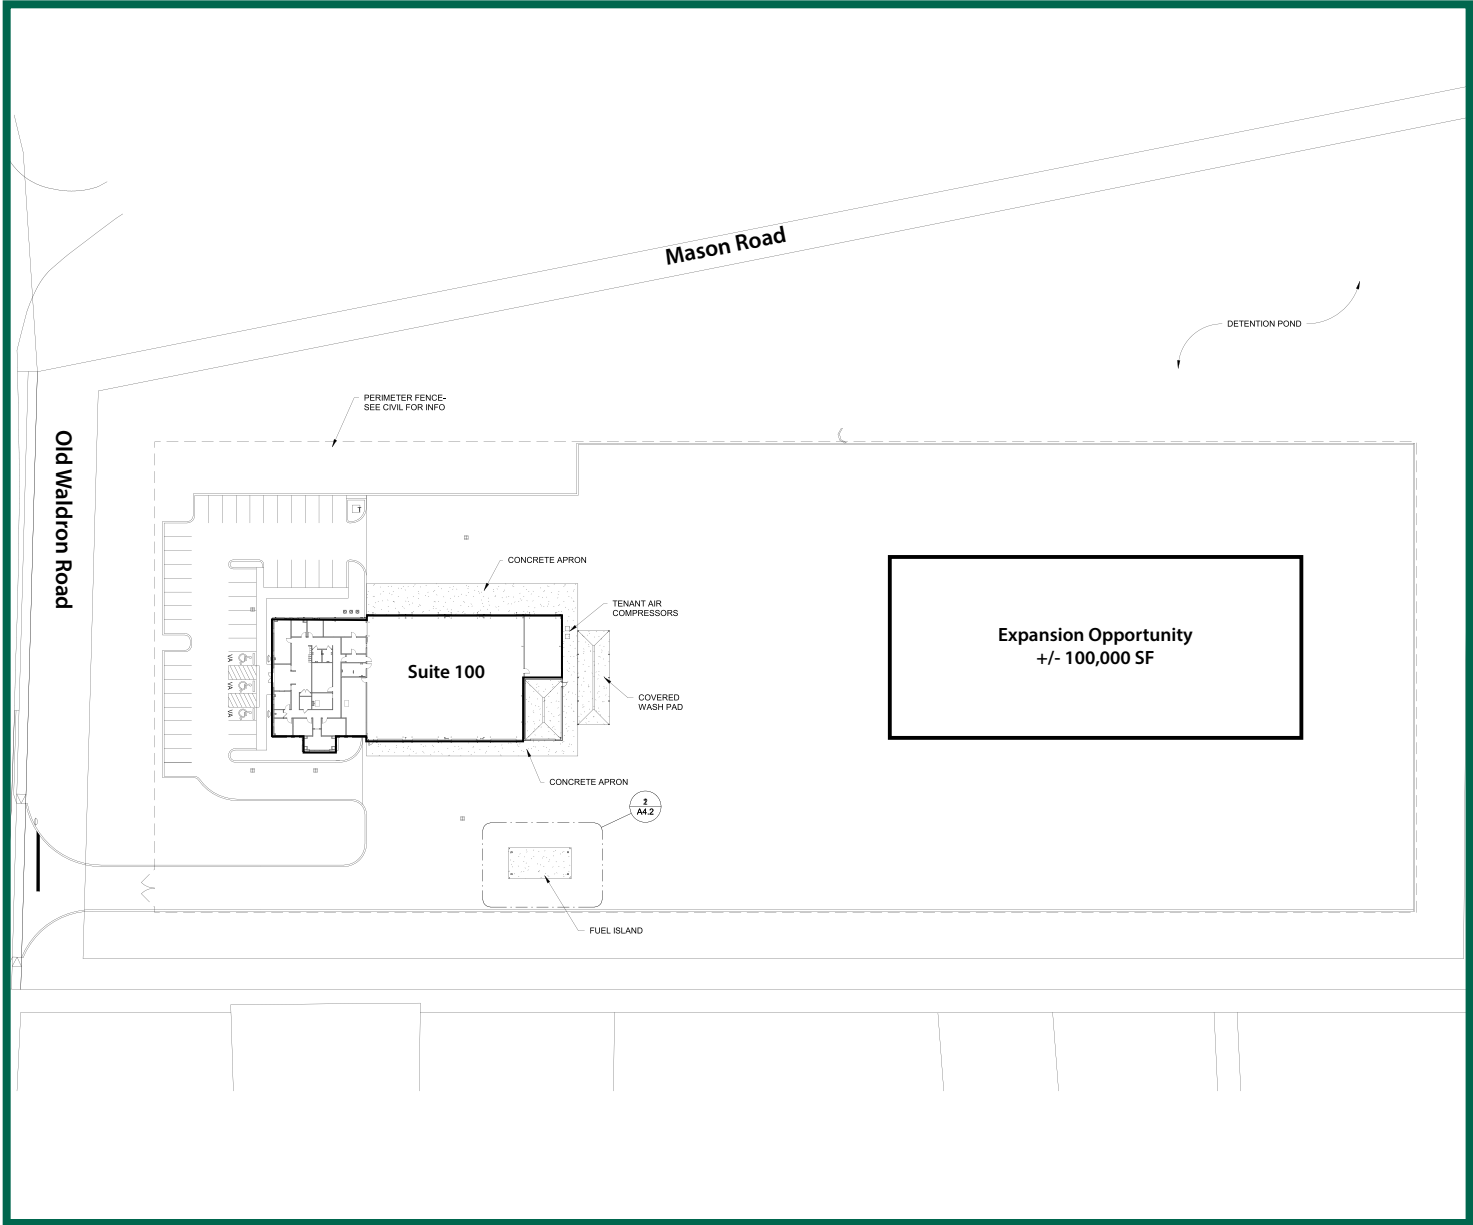

150 Old Waldron | 150 Old Waldron Road, La Vergne, TN

BUILDING DETAILS

Property Overview

Total GLA	17,207 sq. ft.
Year Built	2018
Office Space	n/a
Trailer Parking	n/a
Car Parking Spaces	n/a

Space Available