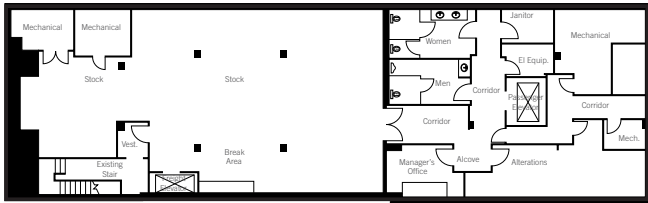

# 1513 Walnut | 1513 Walnut St, Philadelphia, PA

Suite	Tenant Name	SF
All Floors	Mitchell and Ness	16,368

WALNUT ST - 8K VPD

**FIRST FLOOR**

**MEZZANINE**

**BASEMENT**

**SECOND FLOOR**

- Leased
- Vacant