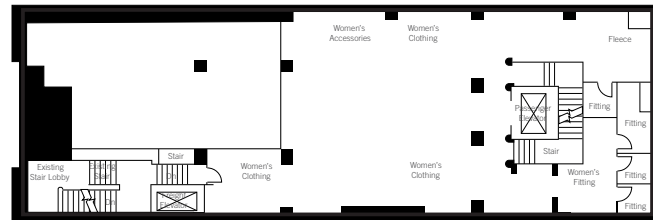

# 1513 Walnut | 1513 Walnut St, Philadelphia, PA

Suite	Tenant Name	SF
All Floors	Mitchell and Ness	16,368

WALNUT ST - 8K VPD

**FIRST FLOOR**

**MEZZANINE**

**BASEMENT**

**SECOND FLOOR**

- Leased
- Vacant