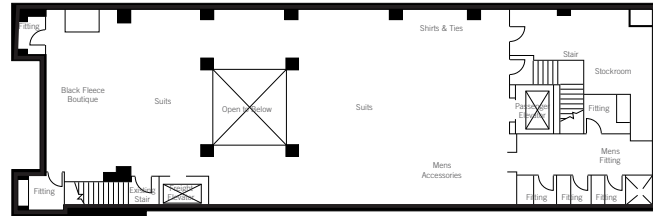

# 1513 Walnut | 1513 Walnut St, Philadelphia, PA

Suite	Tenant Name	SF
All Floors	Mitchell and Ness	16,368

WALNUT ST - 8K VPD

**FIRST FLOOR**

**MEZZANINE**

**BASEMENT**

**SECOND FLOOR**

- Leased
- Vacant