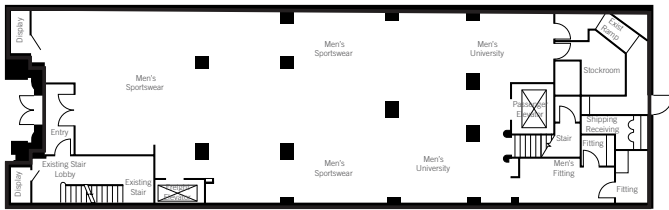

# 1513 Walnut | 1513 Walnut St, Philadelphia, PA

Suite	Tenant Name	SF
All Floors	Mitchell and Ness	16,368

WALNUT ST - 8K VPD

**FIRST FLOOR**

**MEZZANINE**

**BASEMENT**

**SECOND FLOOR**

- Leased
- Vacant