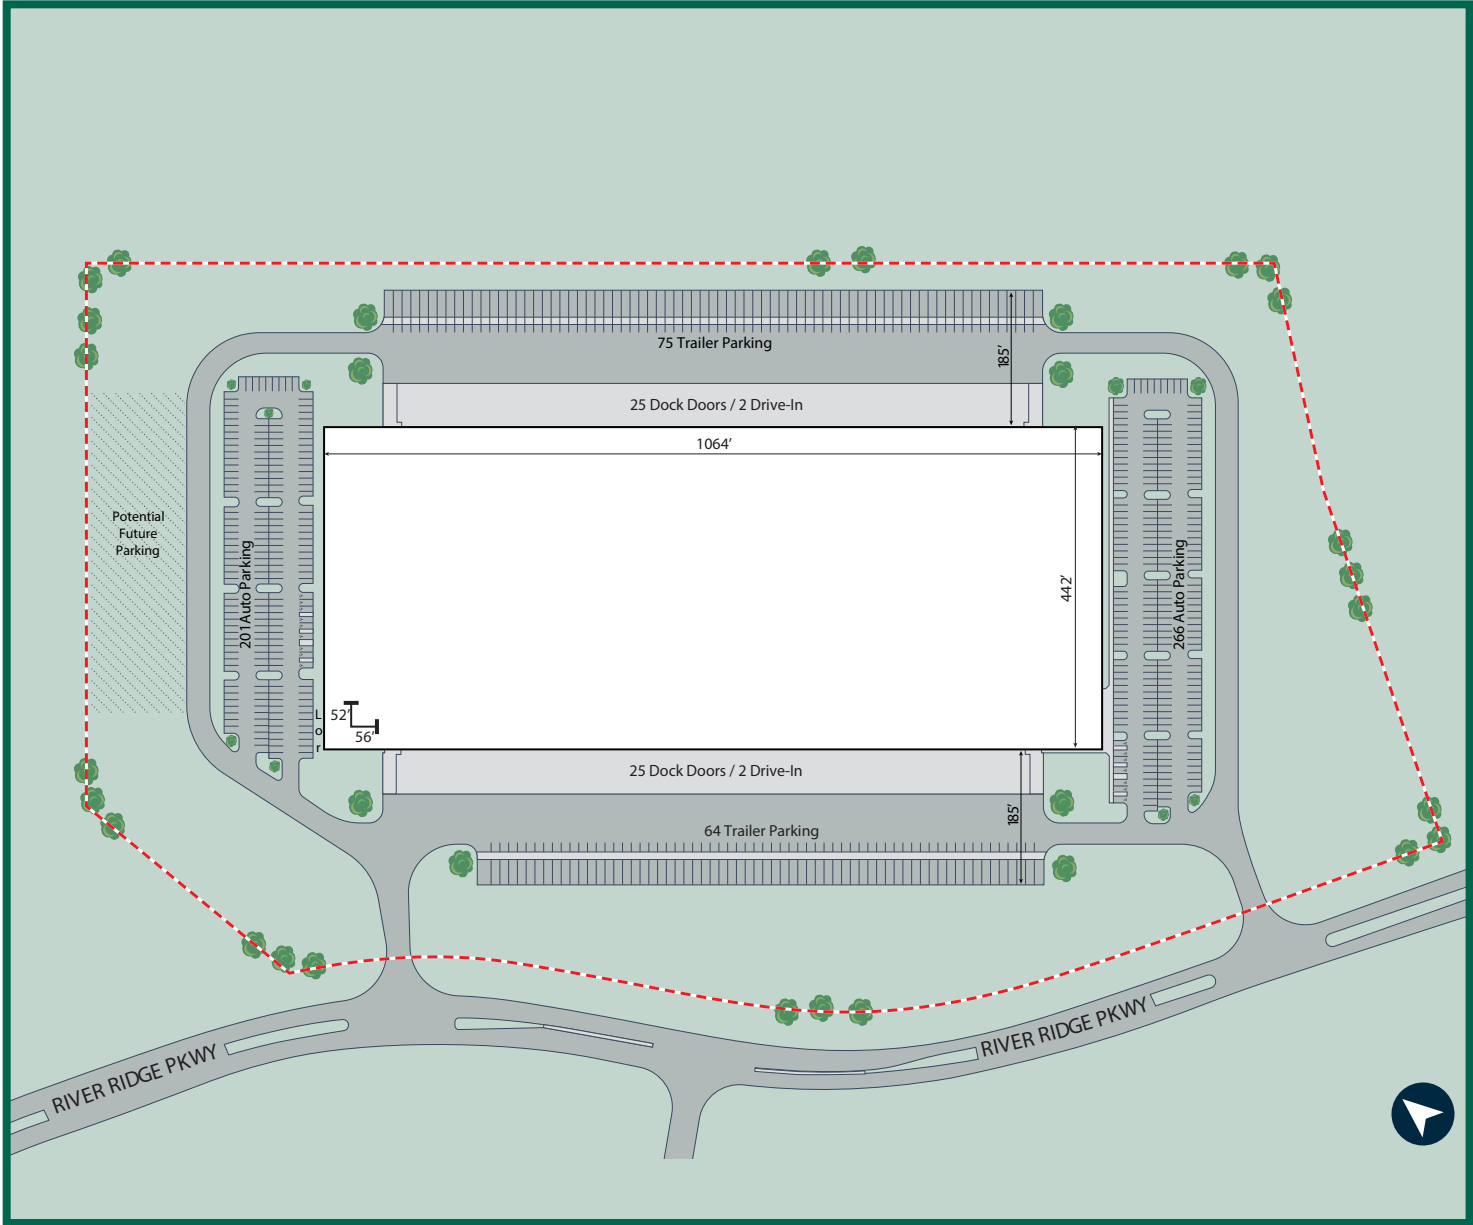

250 River Ridge | 250 River Ridge Pkwy, Jeffersonville, IN

BUILDING DETAILS

Property Overview	
Total GLA	468,635 sq. ft.
Year Built	2022
Office Space	n/a
Trailer Parking	139
Car Parking Spaces	437
Space Available	
100% Fully Leased	