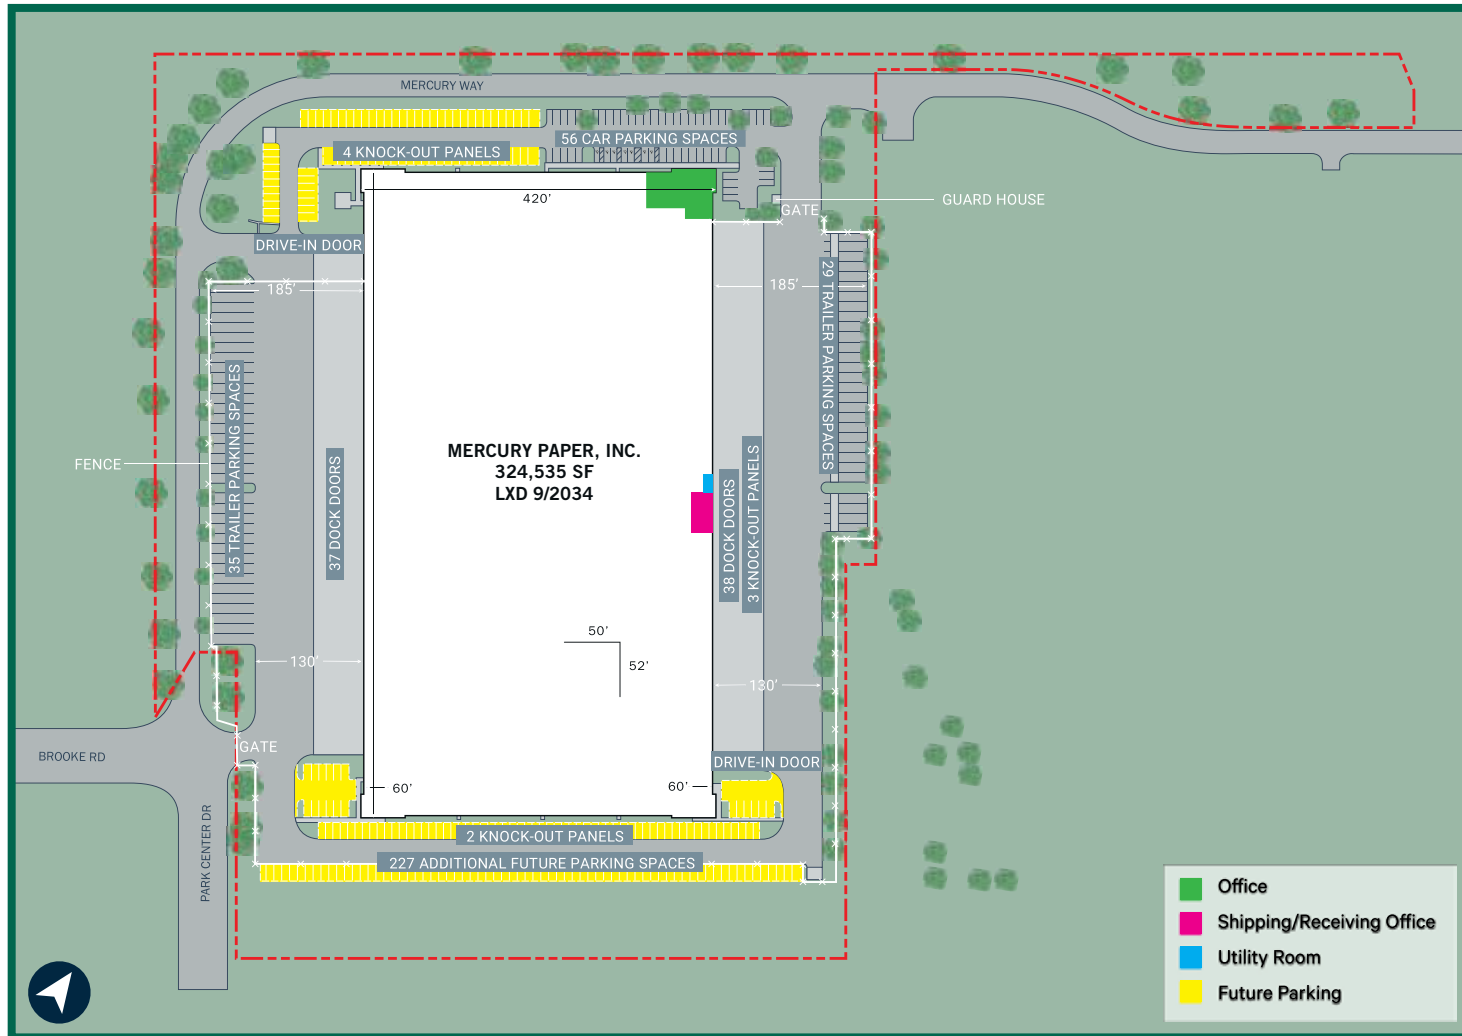

Mercury Paper Distribution Center | 150 Mercury Way, Winchester, VA

BUILDING DETAILS

Property Overview

Total GLA	324,535 sq. ft.
Year Built	2019
Office Space	4,472 sq. ft.
Trailer Parking	64
Car Parking Spaces	56 (expandable to 283)

Space Available

100% Fully Leased

- Leased
- Vacant