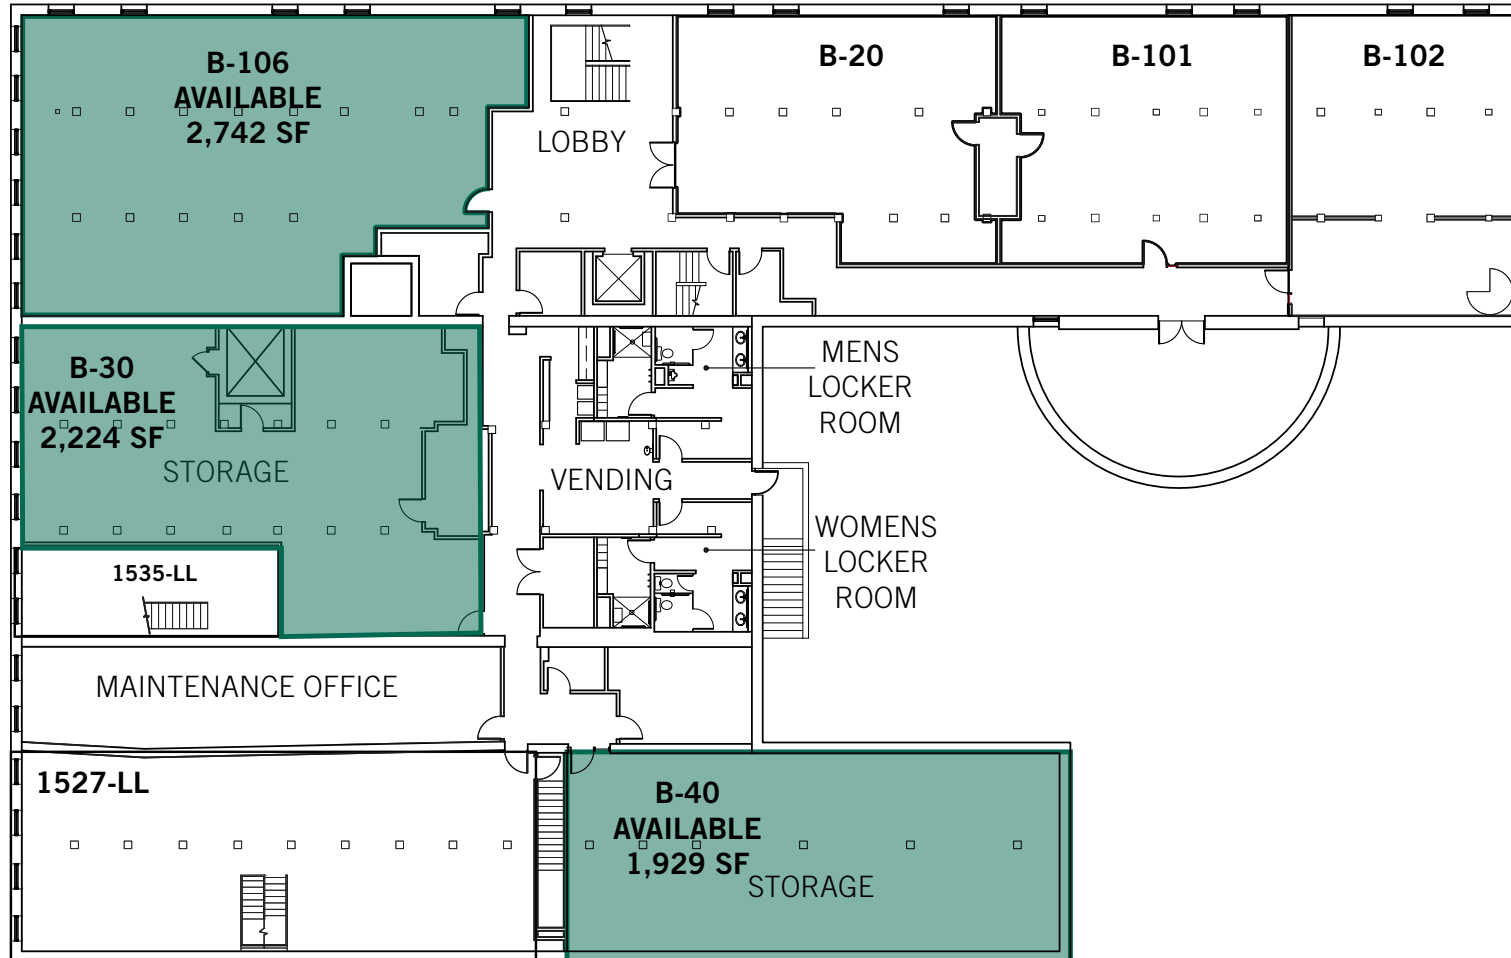

Wazee Exchange | 1900 Wazee Street, Denver, CO

LOWER LEVEL

BUILDING DETAILS

Property Overview

Total GLA	65,761 sq. ft.
Stories	3
Parking	13 Surface Spaces

Space Available

Suite B-30	2,224 sq. ft.
Suite B-40	1,929 sq. ft.
Suite B-106	2,742 sq. ft.
Suite 1538-LL	1,023 sq. ft.
Suite 110	572 sq. ft.
Suite 150	1,931 sq. ft.
Suite 260	1,130 sq. ft.
Suite 300	3,016 sq. ft.
Suite 305	2,641 sq. ft.
Suite 311	3,133 sq. ft.
Suite 350	2,453 sq. ft.
Suite 360	1,157 sq. ft.

- ☐ Leased
- ☒ Vacant