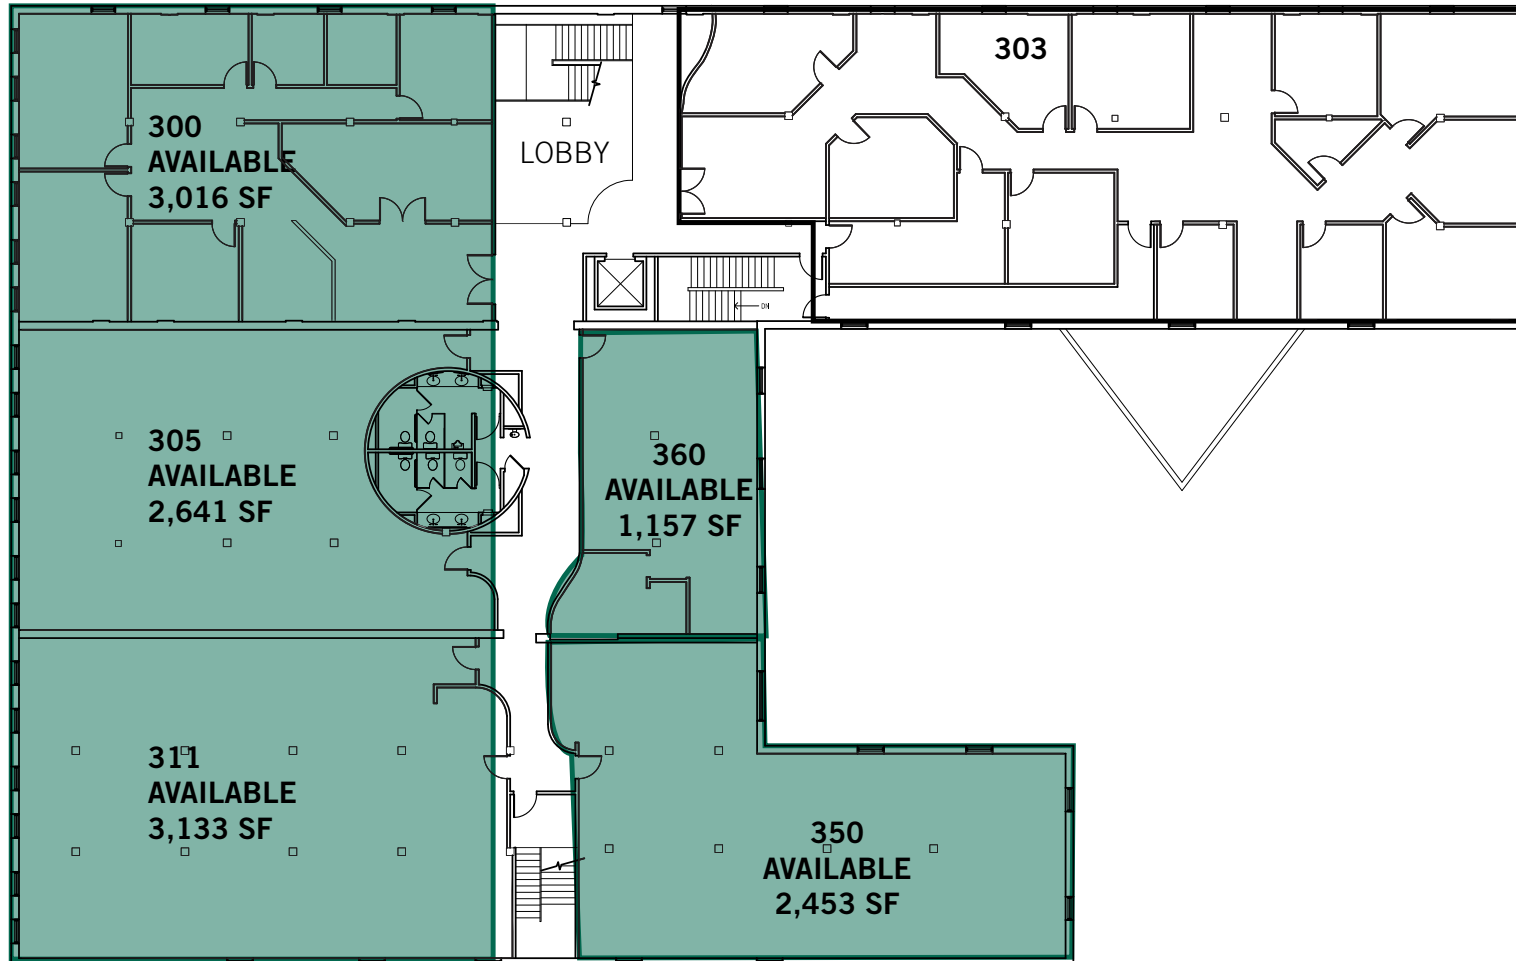

Wazee Exchange | 1900 Wazee Street, Denver, CO

THIRD LEVEL

BUILDING DETAILS

Property Overview

Total GLA	65,761 sq. ft.
Stories	3
Parking	13 Surface Spaces

Space Available

Suite B-30	2,224 sq. ft.
Suite B-40	1,929 sq. ft.
Suite B-106	2,742 sq. ft.
Suite 1538-LL	1,023 sq. ft.
Suite 110	572 sq. ft.
Suite 150	1,931 sq. ft.
Suite 260	1,130 sq. ft.
Suite 300	3,016 sq. ft.
Suite 305	2,641 sq. ft.
Suite 311	3,133 sq. ft.
Suite 350	2,453 sq. ft.
Suite 360	1,157 sq. ft.

- ☐ Leased
- ☒ Vacant