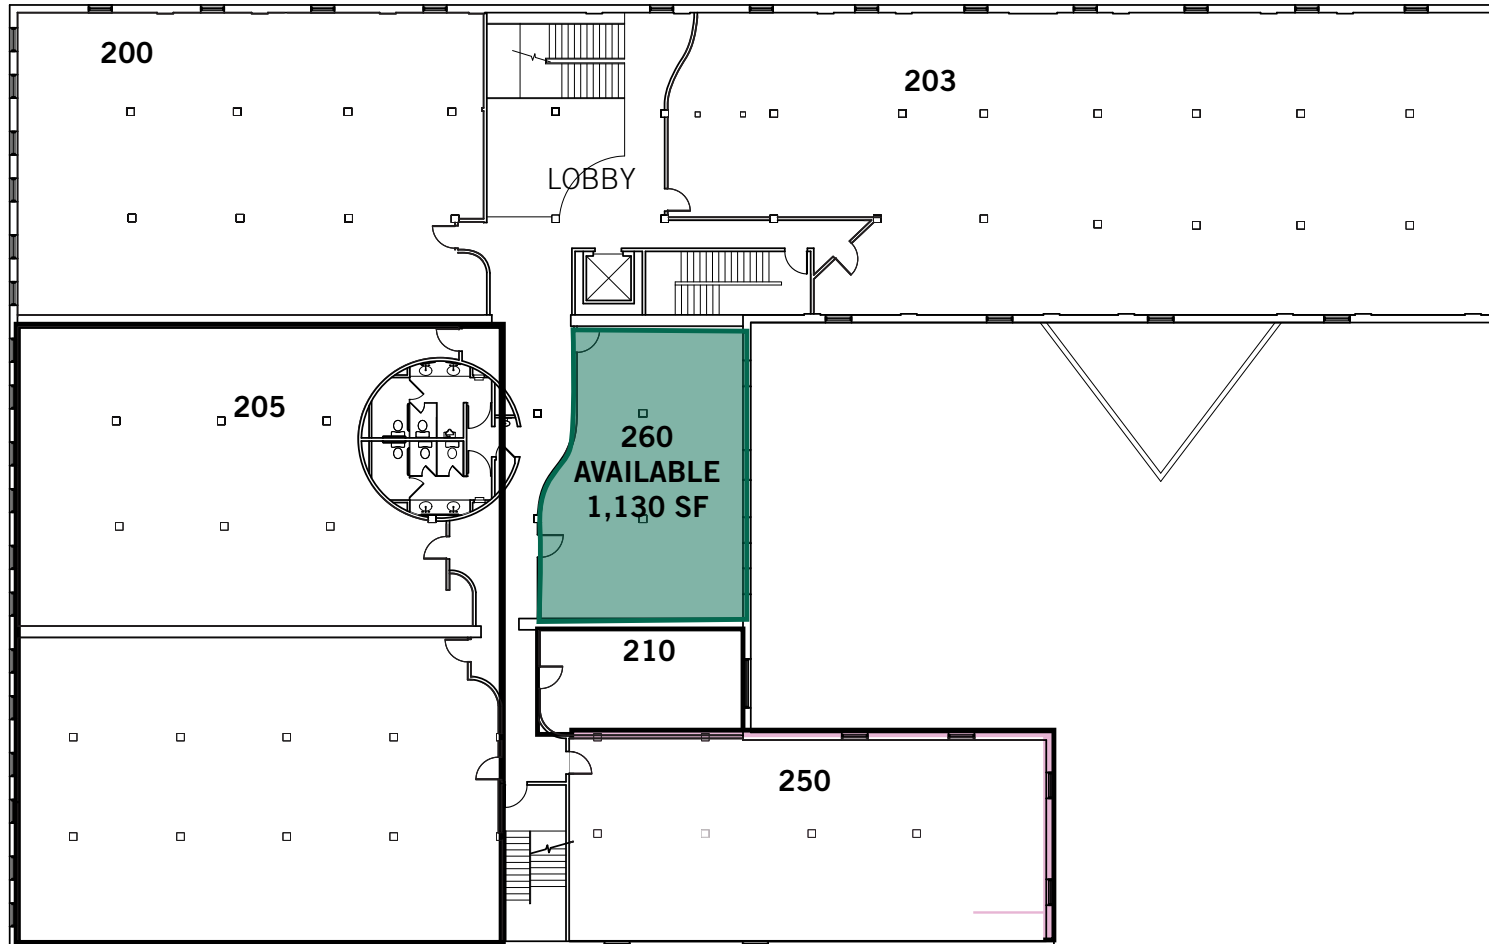

Wazee Exchange | 1900 Wazee Street, Denver, CO

SECOND LEVEL

BUILDING DETAILS

Property Overview

Total GLA	65,761 sq. ft.
Stories	3
Parking	13 Surface Spaces

Space Available

Suite B-30	2,224 sq. ft.
Suite B-40	1,929 sq. ft.
Suite B-106	2,742 sq. ft.
Suite 1538-LL	1,023 sq. ft.
Suite 110	572 sq. ft.
Suite 150	1,931 sq. ft.
Suite 260	1,130 sq. ft.
Suite 300	3,016 sq. ft.
Suite 305	2,641 sq. ft.
Suite 311	3,133 sq. ft.
Suite 350	2,453 sq. ft.
Suite 360	1,157 sq. ft.

- ☐ Leased
- ☒ Vacant