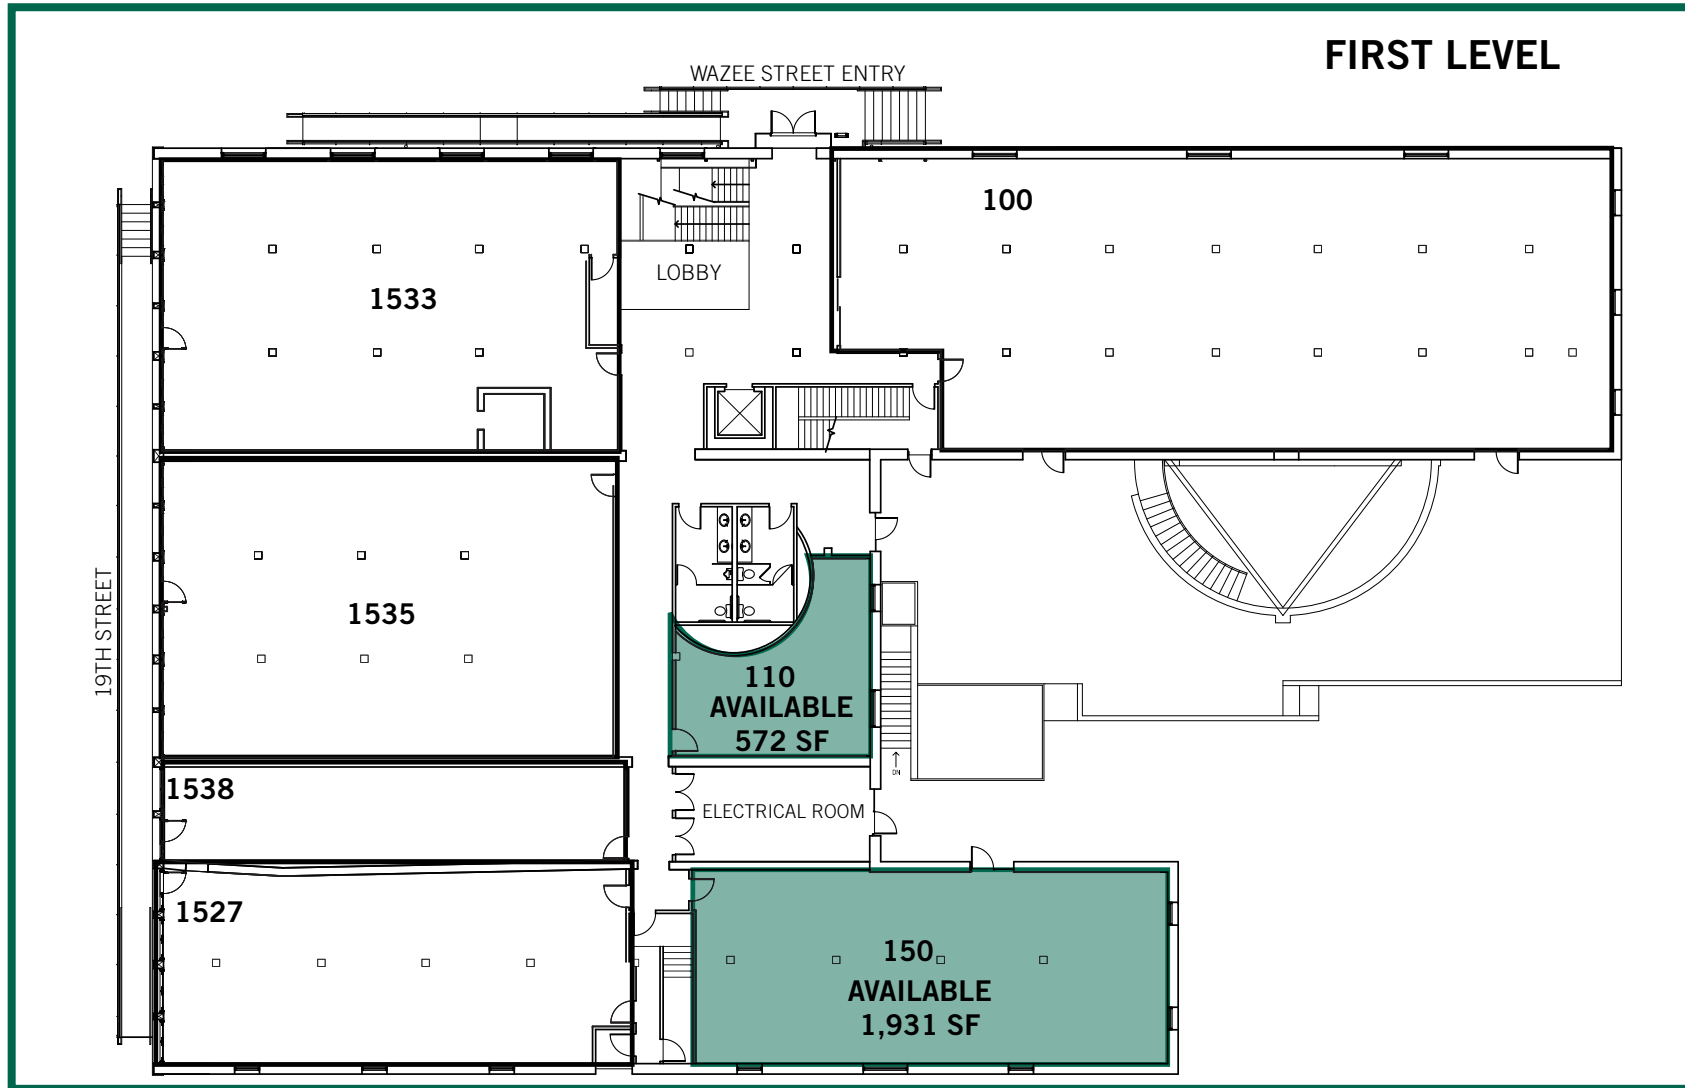

Wazee Exchange | 1900 Wazee Street, Denver, CO

BUILDING DETAILS

Property Overview

Total GLA	65,761 sq. ft.
Stories	3
Parking	13 Surface Spaces

Space Available

Suite B-30	2,224 sq. ft.
Suite B-40	1,929 sq. ft.
Suite B-106	2,742 sq. ft.
Suite 1538-LL	1,023 sq. ft.
Suite 110	572 sq. ft.
Suite 150	1,931 sq. ft.
Suite 260	1,130 sq. ft.
Suite 300	3,016 sq. ft.
Suite 305	2,641 sq. ft.
Suite 311	3,133 sq. ft.
Suite 350	2,453 sq. ft.
Suite 360	1,157 sq. ft.