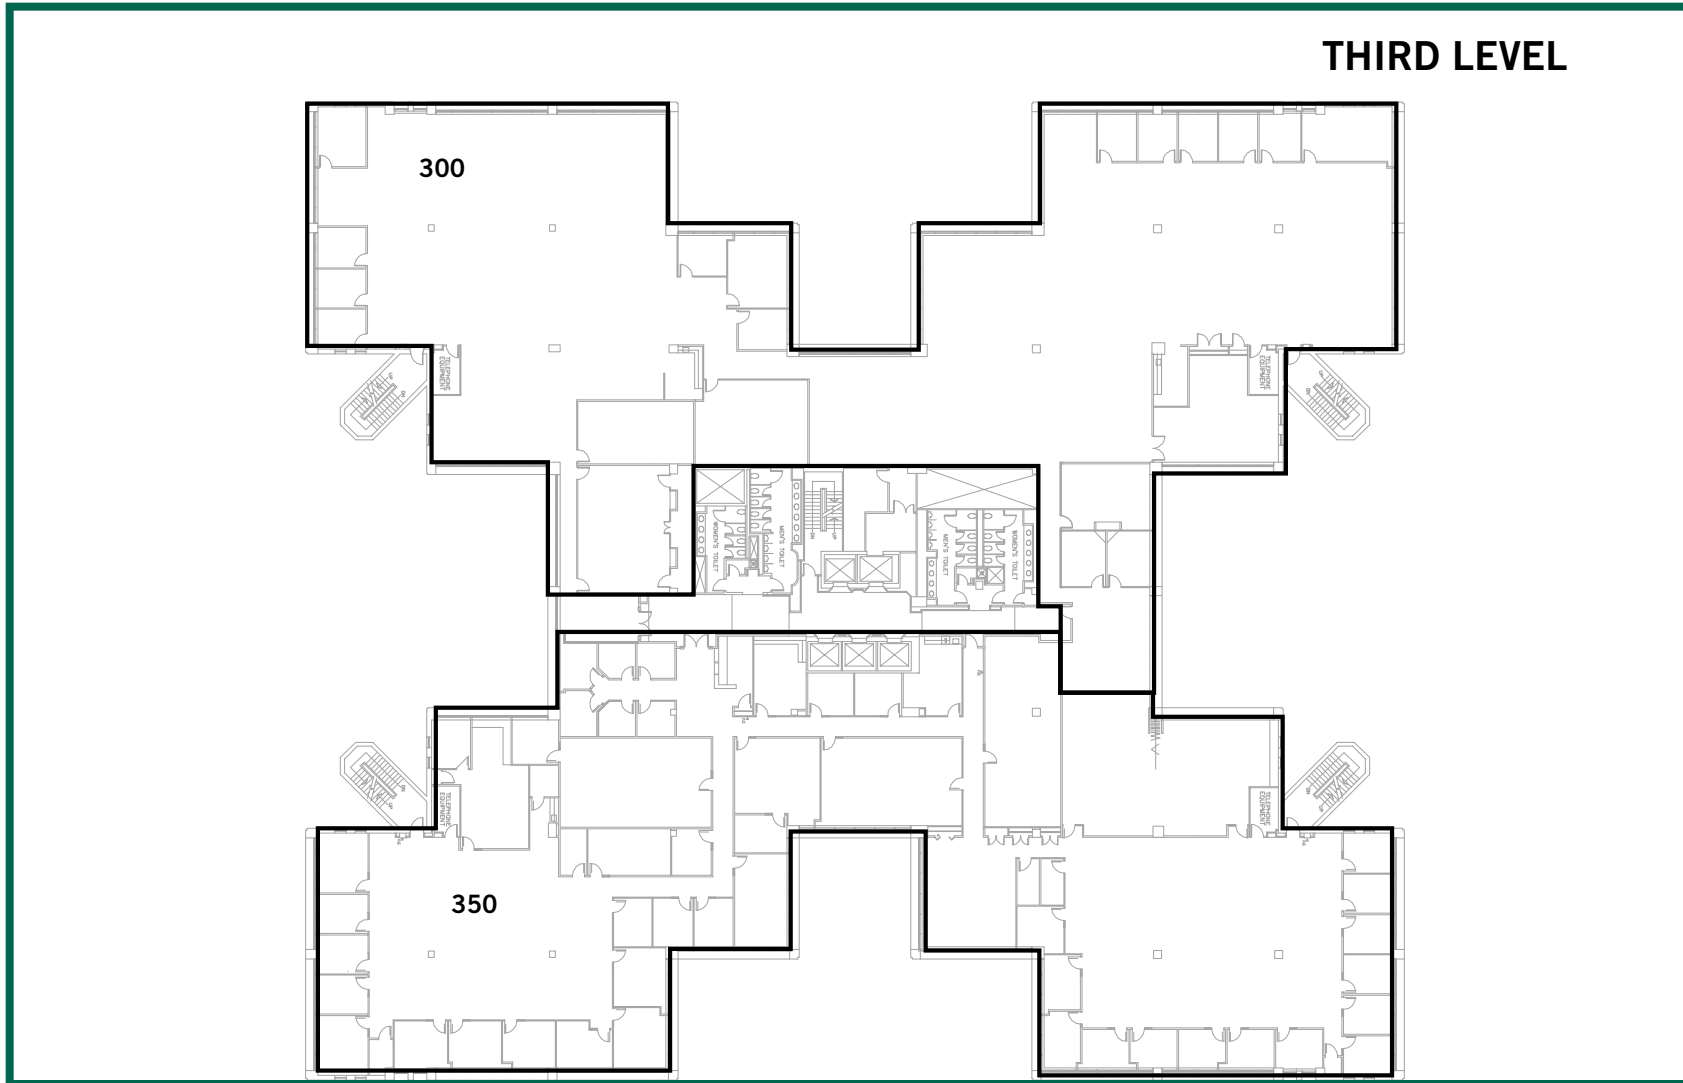

One Hunt Valley | 11311 McCormick Road, Hunt Valley, MD

BUILDING DETAILS

Property Overview

Total GLA	217,974 sq. ft.
Stories	5
Parking Ratio	711 Surface & 237 Covered

Space Available

Suite 100	11,411 sq. ft.
Suite 130	6,109 sq. ft.
Suite 170B	2,736 sq. ft.
Suite 203	6,955 sq. ft.
Suite 260	10,847 sq. ft.
Suite 402	6,682 sq. ft.
Suite 405	11,352 sq. ft.
Suite 460A	1,539 sq. ft.
Suite 470	8,188 sq. ft.

One Hunt Valley | 11311 McCormick Road, Hunt Valley, MD

SECOND LEVEL

BUILDING DETAILS

Property Overview

Total GLA	217,974 sq. ft.
Stories	5
Parking Ratio	711 Surface & 237 Covered

Space Available

Suite 100	11,411 sq. ft.
Suite 130	6,109 sq. ft.
Suite 170B	2,736 sq. ft.
Suite 203	6,955 sq. ft.
Suite 260	10,847 sq. ft.
Suite 402	6,682 sq. ft.
Suite 405	11,352 sq. ft.
Suite 460A	1,539 sq. ft.
Suite 470	8,188 sq. ft.

- Leased
- Vacant

One Hunt Valley | 11311 McCormick Road, Hunt Valley, MD

BUILDING DETAILS

Property Overview

Total GLA	217,974 sq. ft.
Stories	5
Parking Ratio	711 Surface & 237 Covered

Space Available

Suite 100	11,411 sq. ft.
Suite 130	6,109 sq. ft.
Suite 170B	2,736 sq. ft.
Suite 203	6,955 sq. ft.
Suite 260	10,847 sq. ft.
Suite 402	6,682 sq. ft.
Suite 405	11,352 sq. ft.
Suite 460A	1,539 sq. ft.
Suite 470	8,188 sq. ft.