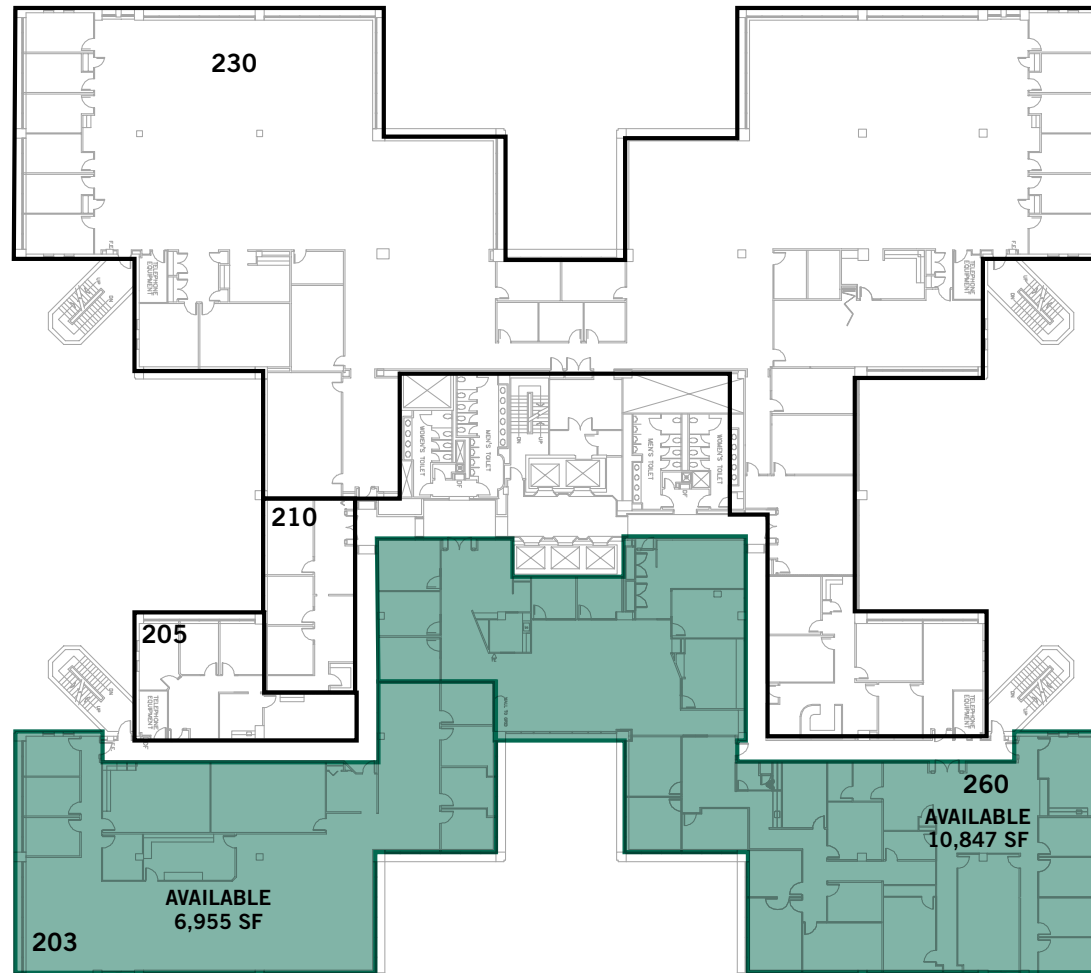

One Hunt Valley | 11311 McCormick Road, Hunt Valley, MD

BUILDING DETAILS

Property Overview

Total GLA	217,974 sq. ft.
Stories	5
Parking Ratio	711 Surface & 237 Covered

Space Available

Suite 100	11,411 sq. ft.
Suite 130	6,109 sq. ft.
Suite 170B	2,736 sq. ft.
Suite 203	6,955 sq. ft.
Suite 260	10,847 sq. ft.
Suite 402	6,682 sq. ft.
Suite 405	11,352 sq. ft.
Suite 460A	1,539 sq. ft.
Suite 470	8,188 sq. ft.

One Hunt Valley | 11311 McCormick Road, Hunt Valley, MD

SECOND LEVEL

BUILDING DETAILS

Property Overview

Total GLA	217,974 sq. ft.
Stories	5
Parking Ratio	711 Surface & 237 Covered

Space Available

Suite 100	11,411 sq. ft.
Suite 130	6,109 sq. ft.
Suite 170B	2,736 sq. ft.
Suite 203	6,955 sq. ft.
Suite 260	10,847 sq. ft.
Suite 402	6,682 sq. ft.
Suite 405	11,352 sq. ft.
Suite 460A	1,539 sq. ft.
Suite 470	8,188 sq. ft.

- Leased
- Vacant

One Hunt Valley | 11311 McCormick Road, Hunt Valley, MD

BUILDING DETAILS

Property Overview

Total GLA	217,974 sq. ft.
Stories	5
Parking Ratio	711 Surface & 237 Covered

Space Available

Suite 100	11,411 sq. ft.
Suite 130	6,109 sq. ft.
Suite 170B	2,736 sq. ft.
Suite 203	6,955 sq. ft.
Suite 260	10,847 sq. ft.
Suite 402	6,682 sq. ft.
Suite 405	11,352 sq. ft.
Suite 460A	1,539 sq. ft.
Suite 470	8,188 sq. ft.