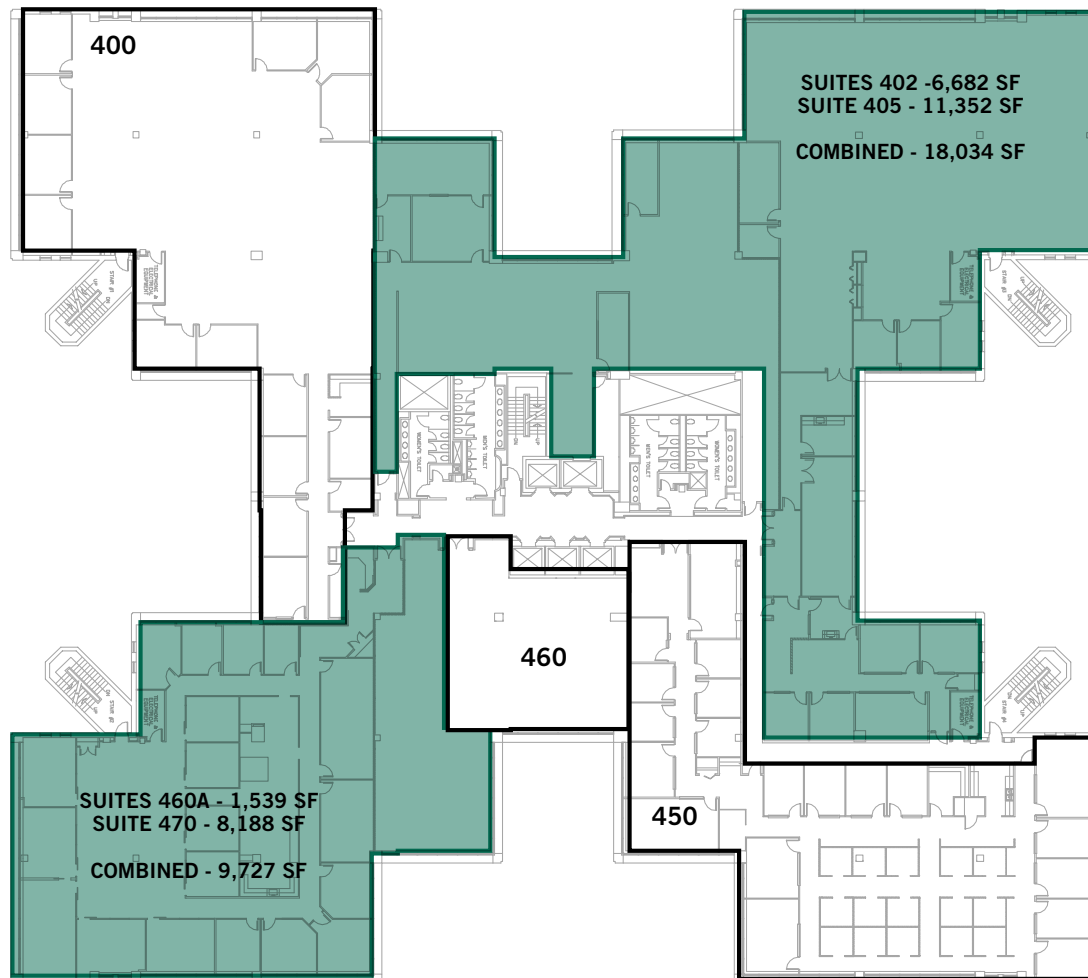

One Hunt Valley | 11311 McCormick Road, Hunt Valley, MD

SECOND LEVEL

BUILDING DETAILS

Property Overview

Total GLA	217,974 sq. ft.
Stories	5
Parking Ratio	711 Surface & 237 Covered

Space Available

Suite 100	11,411 sq. ft.
Suite 130	6,109 sq. ft.
Suite 170B	2,736 sq. ft.
Suite 203	6,955 sq. ft.
Suite 260	10,847 sq. ft.
Suite 402	6,682 sq. ft.
Suite 405	11,352 sq. ft.
Suite 460A	1,539 sq. ft.
Suite 470	8,188 sq. ft.

- Leased
- Vacant

One Hunt Valley | 11311 McCormick Road, Hunt Valley, MD

BUILDING DETAILS

Property Overview

Total GLA	217,974 sq. ft.
Stories	5
Parking Ratio	711 Surface & 237 Covered

Space Available

Suite 100	11,411 sq. ft.
Suite 130	6,109 sq. ft.
Suite 170B	2,736 sq. ft.
Suite 203	6,955 sq. ft.
Suite 260	10,847 sq. ft.
Suite 402	6,682 sq. ft.
Suite 405	11,352 sq. ft.
Suite 460A	1,539 sq. ft.
Suite 470	8,188 sq. ft.

- Leased
- Vacant

One Hunt Valley | 11311 McCormick Road, Hunt Valley, MD

FOURTH LEVEL

BUILDING DETAILS

Property Overview

Total GLA	217,974 sq. ft.
Stories	5
Parking Ratio	711 Surface & 237 Covered

Space Available

Suite 100	11,411 sq. ft.
Suite 130	6,109 sq. ft.
Suite 170B	2,736 sq. ft.
Suite 203	6,955 sq. ft.
Suite 260	10,847 sq. ft.
Suite 402	6,682 sq. ft.
Suite 405	11,352 sq. ft.
Suite 460A	1,539 sq. ft.
Suite 470	8,188 sq. ft.