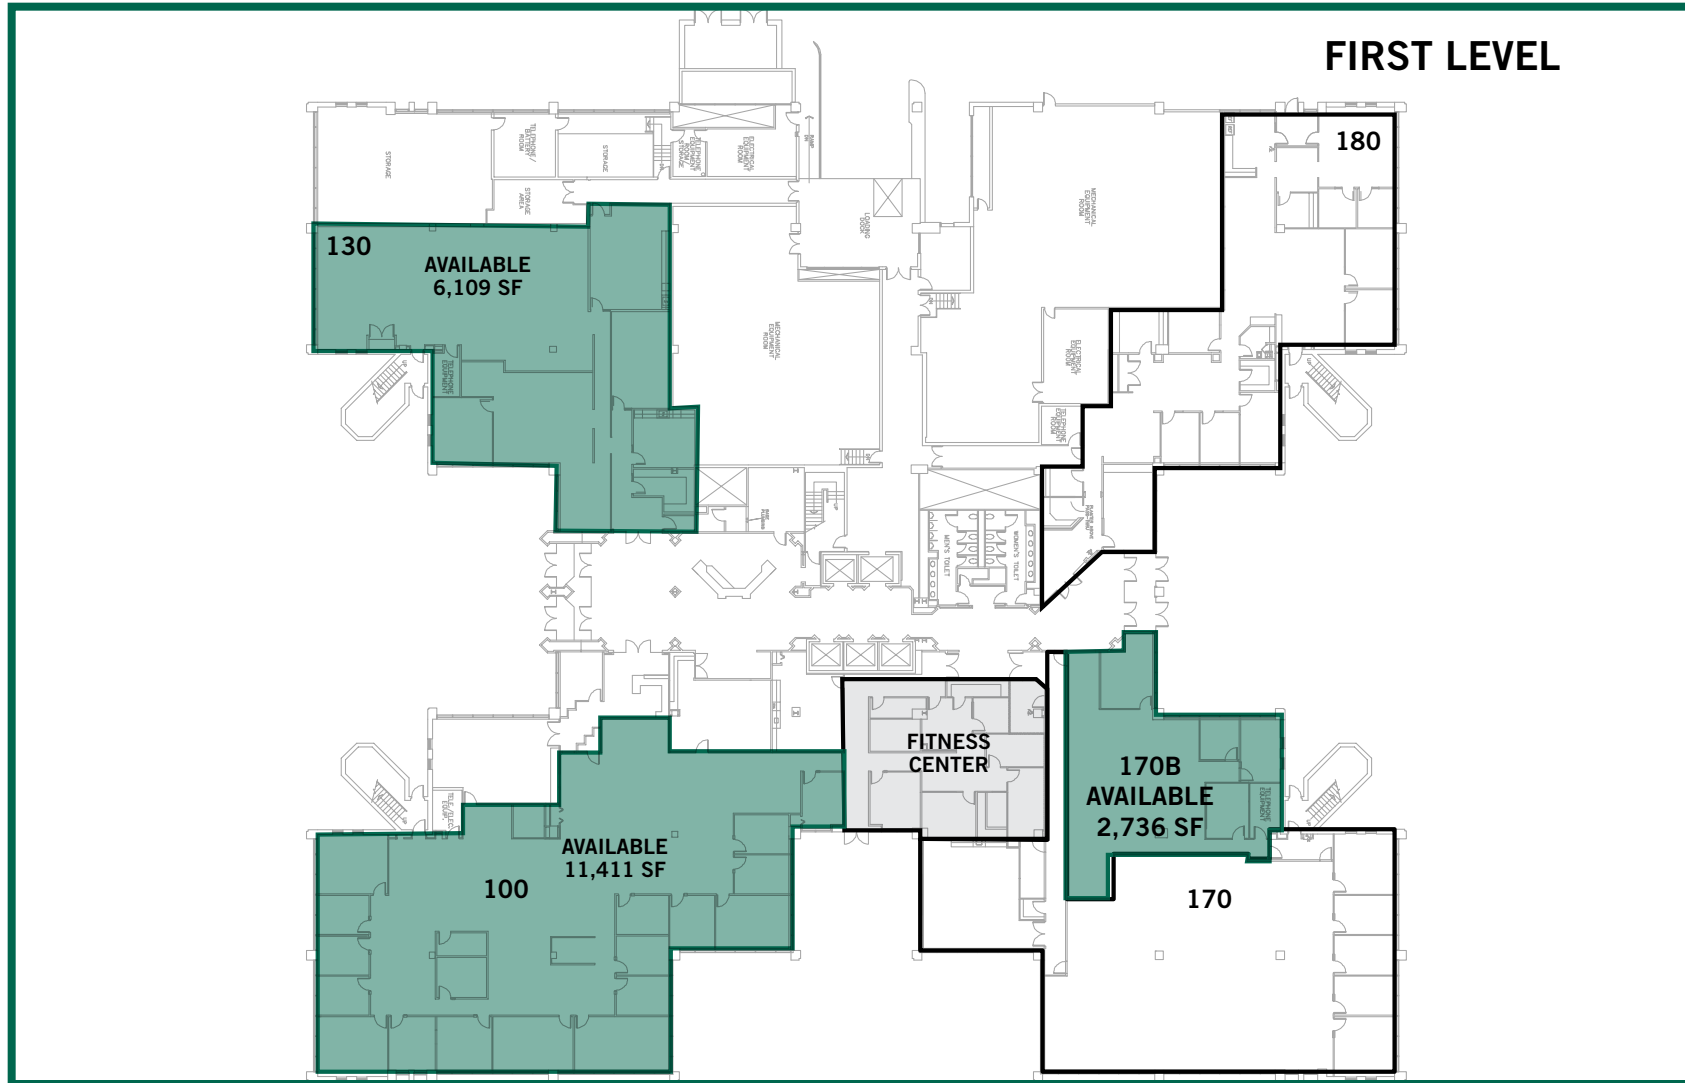

One Hunt Valley | 11311 McCormick Road, Hunt Valley, MD

BUILDING DETAILS

Property Overview

Total GLA	217,974 sq. ft.
Stories	5
Parking Ratio	711 Surface & 237 Covered

Space Available

Suite 100	11,411 sq. ft.
Suite 130	6,109 sq. ft.
Suite 170B	2,736 sq. ft.
Suite 203	6,955 sq. ft.
Suite 260	10,847 sq. ft.
Suite 402	6,682 sq. ft.
Suite 405	11,352 sq. ft.
Suite 460A	1,539 sq. ft.
Suite 470	8,188 sq. ft.

One Hunt Valley | 11311 McCormick Road, Hunt Valley, MD

SECOND LEVEL

BUILDING DETAILS

Property Overview

Total GLA	217,974 sq. ft.
Stories	5
Parking Ratio	711 Surface & 237 Covered

Space Available

Suite 100	11,411 sq. ft.
Suite 130	6,109 sq. ft.
Suite 170B	2,736 sq. ft.
Suite 203	6,955 sq. ft.
Suite 260	10,847 sq. ft.
Suite 402	6,682 sq. ft.
Suite 405	11,352 sq. ft.
Suite 460A	1,539 sq. ft.
Suite 470	8,188 sq. ft.

- Leased
- Vacant

One Hunt Valley | 11311 McCormick Road, Hunt Valley, MD

BUILDING DETAILS

Property Overview

Total GLA	217,974 sq. ft.
Stories	5
Parking Ratio	711 Surface & 237 Covered

Space Available

Suite 100	11,411 sq. ft.
Suite 130	6,109 sq. ft.
Suite 170B	2,736 sq. ft.
Suite 203	6,955 sq. ft.
Suite 260	10,847 sq. ft.
Suite 402	6,682 sq. ft.
Suite 405	11,352 sq. ft.
Suite 460A	1,539 sq. ft.
Suite 470	8,188 sq. ft.

Suite 100	11,411 sq. ft.
Suite 130	6,109 sq. ft.
Suite 170B	2,736 sq. ft.
Suite 203	6,955 sq. ft.
Suite 260	10,847 sq. ft.
Suite 402	6,682 sq. ft.
Suite 405	11,352 sq. ft.
Suite 460A	1,539 sq. ft.
Suite 470	8,188 sq. ft.